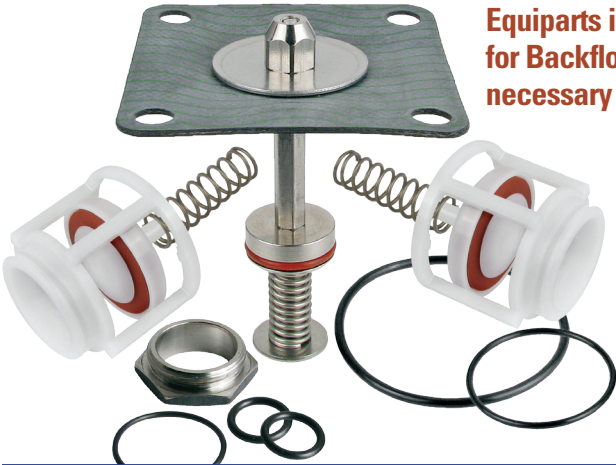

You asked... and we listened!

Total Repair Kits stocked exclusively from TMS Equiparts

Equiparts is proud to announce the launch of a full line of "Total Repair Kits" for Backflow Prevention Assemblies. These total repair kits include everything necessary to completely repair the internals of the applicable assembly.

Some advantages of the total repair kits include:

- Guaranteed to have all necessary parts to completely repair the assembly, no trips back and forth to your parts distributor
- Complete internal assembly repair, no callbacks to the site
- Significant cost savings in comparison to buying the repair kits separately
- Comes in a single convenient package with each internal clearly marked, greatly enhancing ease of use

009 Total Repair Kits - Current Assemblies

84288 Works with: 1/4" - 1/2" -> M

Includes: 1/4" - 1/2" 009 Total Relief Valve Repair Kit
1/4" - 1/2" 009 First Check Valve Repair Kit
1/4" - 1/2" 009 Second Check Valve Repair Kit
Retainer